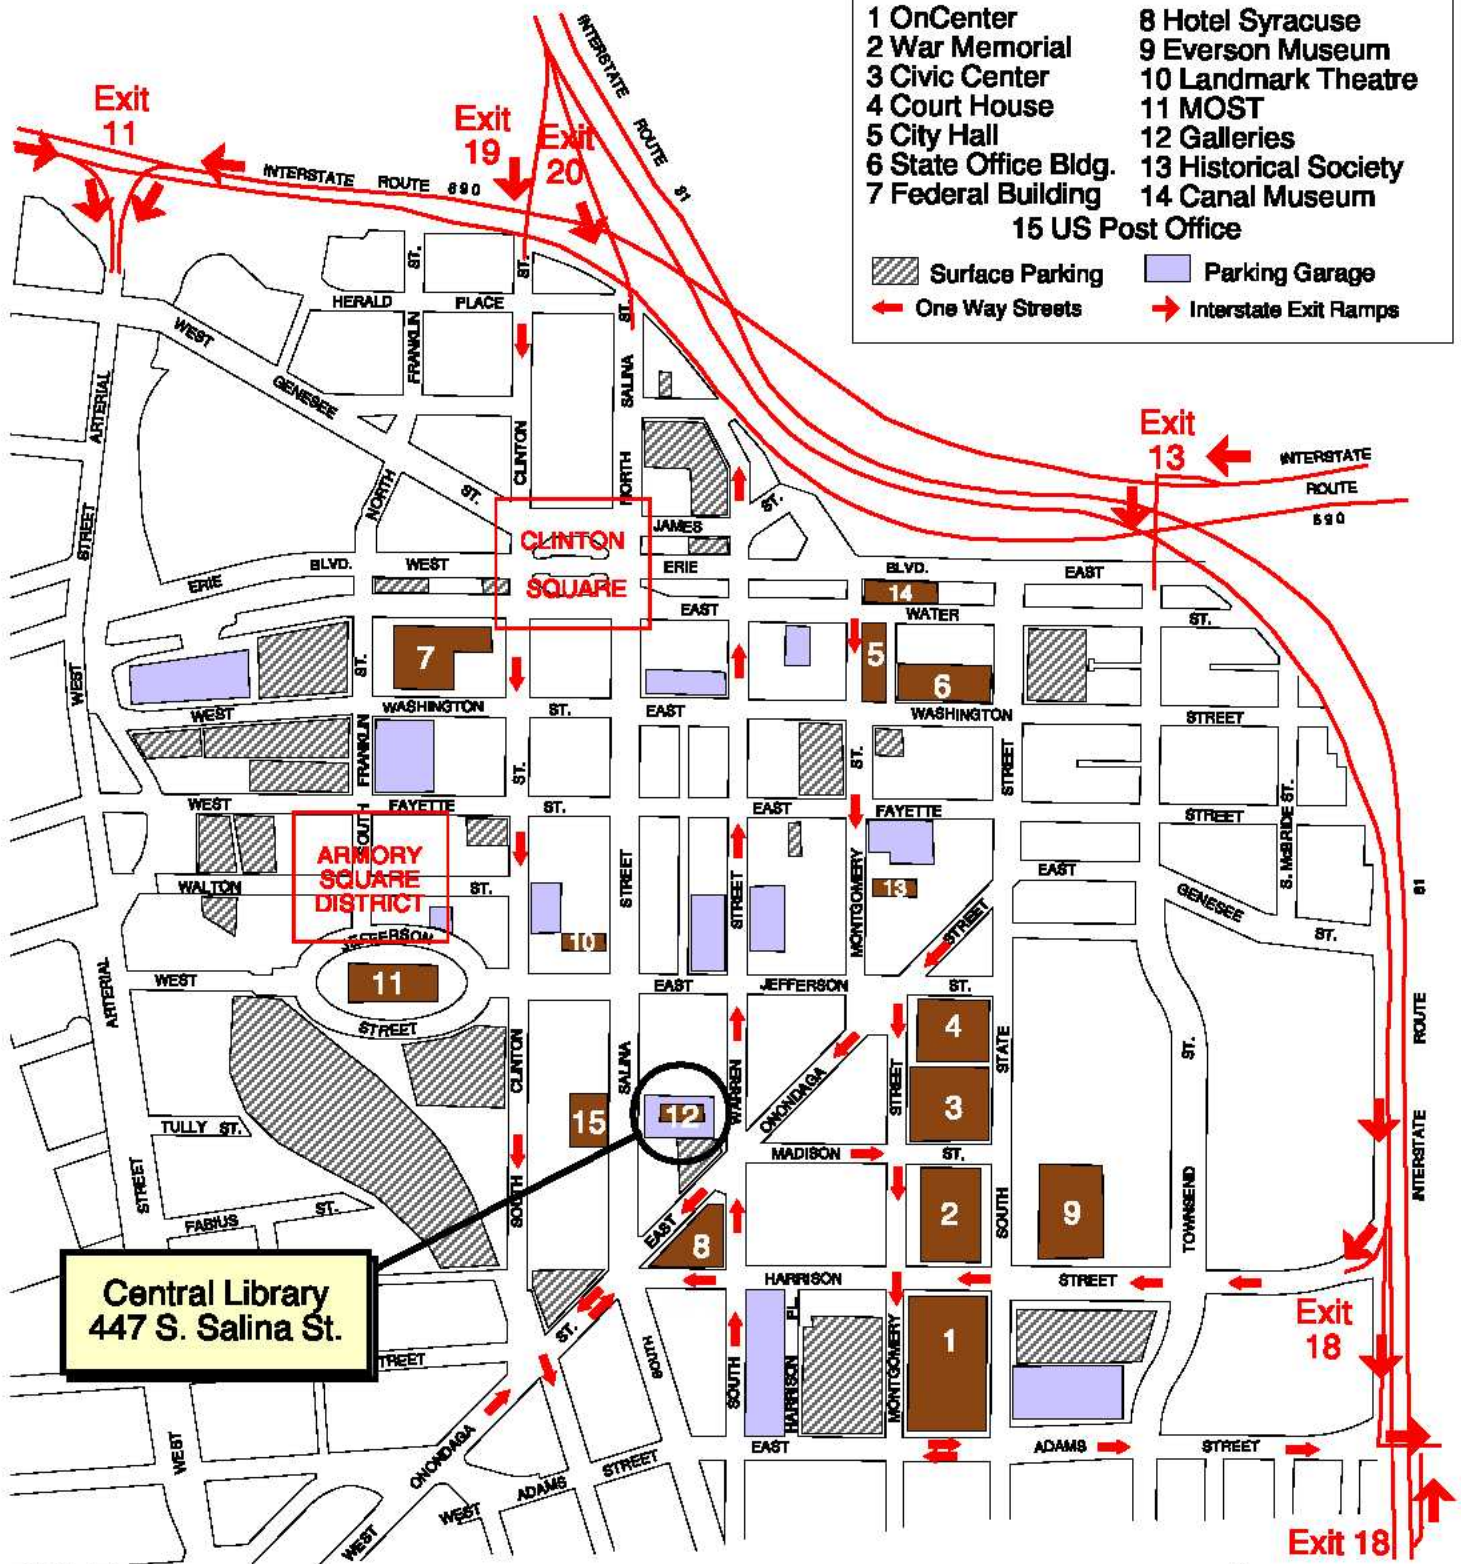

# CENTRAL LIBRARY AT THE GALLERIES IN DOWNTOWN SYRACUSE

## LEGEND

- |                      |                       |
|----------------------|-----------------------|
| 1 OnCenter           | 8 Hotel Syracuse      |
| 2 War Memorial       | 9 Everson Museum      |
| 3 Civic Center       | 10 Landmark Theatre   |
| 4 Court House        | 11 MOST               |
| 5 City Hall          | 12 Galleries          |
| 6 State Office Bldg. | 13 Historical Society |
| 7 Federal Building   | 14 Canal Museum       |
| 15 US Post Office    |                       |

- |   |   |
|---|---|
|  Surface Parking |  Parking Garage        |
|  One Way Streets |  Interstate Exit Ramps |

**Central Library**  
447 S. Salina St.